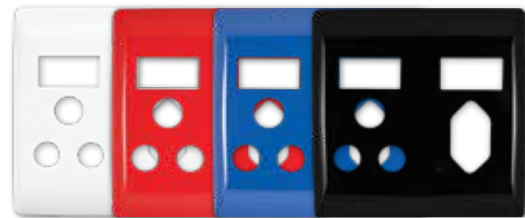

Coverplate 50 x 100mm

Combo Socket Coverplate	White	12087/601
Combo Socket Coverplate	Red	12087/603
Combo Socket Coverplate	Black	12087/608
Combo Socket Coverplate	Blue	12087/607

NB: Electrical repairs and installations must be conducted by a qualified electrician.