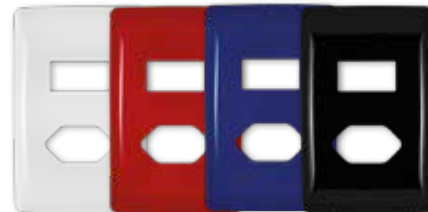

Coverplate 50 x 100mm

Single Switch Socket Coverplate	White	10053/601
Single Switch Socket Coverplate	Red	10053/603
Single Switch Socket Coverplate	Black	10053/608
Single Switch Socket Coverplate	Blue	10053/607