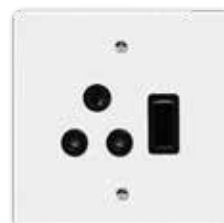

6863/101
Black Single Standard Socket
with Black Single Pole Switch

NB: Electrical repairs and installations must be conducted by a qualified electrician.