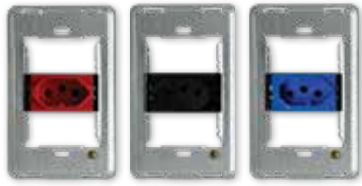

Single Dedicated Slimline Socket on Yoke 50 x 100mm

Single Dedicated Slimline 16A Socket	Red	10051D/003
Single Dedicated Slimline 16A Socket	Black	10051D/008
Single Dedicated Slimline 16A Socket	Blue	10051D/007