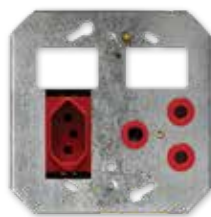

4X4 COMBO / DEDICATED

4X4 COMBO / STANDARD

6359D/300
Red Dedicated Socket
with Standard Red Slimline with No Switch