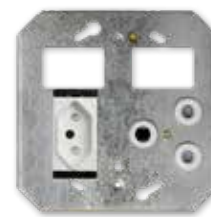

6359/100
White Standard Socket with White Standard
Slimline with No Switches

NB: Electrical repairs and installations must be conducted by a qualified electrician.