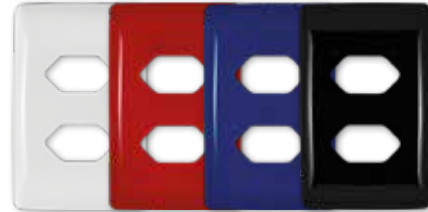

Coverplate 50 x 100mm

Double Socket Coverplate	White	10052/601
Double Socket Coverplate	Red	10052/603
Double Socket Coverplate	Black	10052/608
Double Socket Coverplate	Blue	10052/607